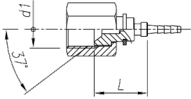

# SBC - JIC FEMALE 7/16

STRAIGHT FEMALE JIC 37°

Carbon steel Part no	AISI 316L part no	Description	Minimum pack quantity	Hose size	Thread F		
SBCIAC		7/16 F-JIC C DN2	20	DN2	2.0	20	7/16
SBCIAM		7/16 F-JIC C DN4	20	DN4	4.0		7/16