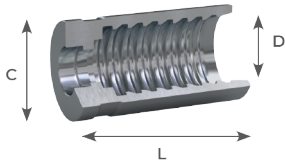

## HAF - Ferrules for 6SWH hoses

Carbon steel Part no	AISI 316L part no	Description	Minimum pack quantity	Hose size	C (mm)	D (mm)	L (mm)
HAF111		3/16 FERRULE HELIX 6SWH	10	DN5	22.7	15.2	64
HAF121		1/4 FERRULE HELIX 6SWH	10	DN6	24.4	17.2	64
HAF131		5/16 FERRULE HELIX 6SWH	10	DN8	28	20	64
HAF132		5/16 FERRULE HELIX 6SWH DC	10	DN8	28	20	70
HAF151		1/2 FERRULE HELIX 6SWH	10	DN12	36.2	27.2	66
HAF171		3/4 FERRULE HELIX 6SWH	10	DN20	34.6	46	72