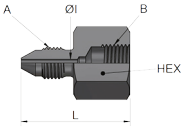

TRANSFER OIL

Pure Fluid Attitude

Male MP | Female GAS 120

| Part no. | Description | Side A | Side B | ID | HEX | L | MAWP |
|-----------------------|------------------------------|--------|--------|-----|----------|----|------|
| D9EMA 04FE04 01 | 1/4 M-MP F-G120 1/4 20k 316D | 1/4 | 1/4 | 2.8 | 7/8 22 | 39 | 20k |