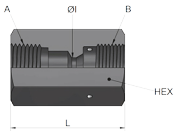

## Female NPT | Female MP

零件号	产品描述	Side A	Side B	ID	HEX	L	MAWP
D9DFC02 FA0401	1/8 F-NPT F-MP 1/4 15k 316D	1/8	1/4	2.8	5/8   16	33	15k
D9DFC02 FA0601	1/8 F-NPT F-MP 3/8 15k 316D	1/8	3/8	5.2	3/4   19	36	15k
D9DFC02 FA0901	1/8 F-NPT F-MP 9/16 15k 316D	1/8	9/16	6	1   26	41	15k
D9DFC04 FA0401	1/4 F-NPT F-MP 1/4 15k 316D	1/4	1/4	2.8	3/4   19	36	15k
D9DFC04 FA0601	1/4 F-NPT F-MP 3/8 15k 316D	1/4	3/8	5.2	3/4   19	39	15k
D9DFC04 FA0901	1/4 F-NPT F-MP 9/16 15k 316D	1/4	9/16	8	1   26	44	15k
D9DFC06 FA0401	3/8 F-NPT F-MP 1/4 15k 316D	3/8	1/4	2.8	1   26	39	15k
D9DFC06 FA0601	3/8 F-NPT F-MP 3/8 15k 316D	3/8	3/8	5.2	1   26	42	15k
D9DFC06 FA0901	3/8 F-NPT F-MP 9/16 15k 316D	3/8	9/16	9	1   26	47	15k
D9DFC08 FA0401	1/2 F-NPT F-MP 1/4 15k 316D	1/2	1/4	2.8	1+3/16   30	44	15k
D9DFC08 FA0601	1/2 F-NPT F-MP 3/8 15k 316D	1/2	3/8	5.2	1+3/16   30	47	15k
D9DFC08 FA0901	1/2 F-NPT F-MP 9/16 15k 316D	1/2	9/16	9	1+3/16   30	52	15k
D9DFC08 FA1201	1/2 F-NPT F-MP 3/4 15k 316D	1/2	3/4	13	1+3/8   35	58	15k
D9CFC12 FA0601	3/4 F-NPT F-MP 3/8 10k 316D	3/4	3/8	5.2	1+3/8   35	47	10k
D9CFC12 FA0901	3/4 F-NPT F-MP 9/16 10k 316D	3/4	9/16	9	1+3/8   35	52	10k
D9CFC12 FA1201	3/4 F-NPT F-MP 3/4 10k 316D	3/4	3/4	13	1+3/8   35	58	10k
D9CFC12 FA1601	3/4 F-NPT F-MP 1 10k 316D	3/4	1.00	17.5	1+3/4   45	71	10k
D9CFC16 FA0601	1 F-NPT F-MP 3/8 10k 316D	1.00	3/8	5.2	1+3/4   45	53	10k
D9CFC16 FA0901	1 F-NPT F-MP 9/16 10k 316D	1.00	9/16	9	1+3/4   45	58	10k
D9CFC16 FA1201	1 F-NPT F-MP 3/4 10k 316D	1.00	3/4	13	1+3/4   45	64	10k
D9CFC16 FA1601	1 F-NPT F-MP 1 10k 316D	1.00	1.00	17.5	1+3/4   45	77	10k