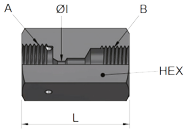

TRANSFER OIL

Pure Fluid Attitude

Female HP | Female GAS 120

Part no.	Description	Side A	Side B	ID	HEX	L	MAWP
D9FFB0 4FE040 1	1/4 F-HP F-G120 1/4 30k 316D	1/4	1/4	2.4	7/8 22	38	30k

Dimensions and values shown may be changed without prior notice to improve product performances and reliability.