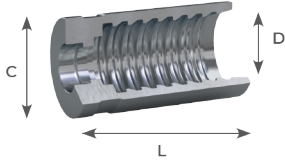

# HAH - Ferrules for 6SWHX hoses

Carbon steel Part no	AISI 316L part no	Description	Minimum pack quantity	Hose size	C (mm)	D (mm)	L (mm)
HAH131		5/16 FERRULE HELIX 6SWHX	10	DN8	29.2	21	66.5
HAH151		1/2 FERRULE HELIX 6SWHX	10	DN12	28.4	37.6	75